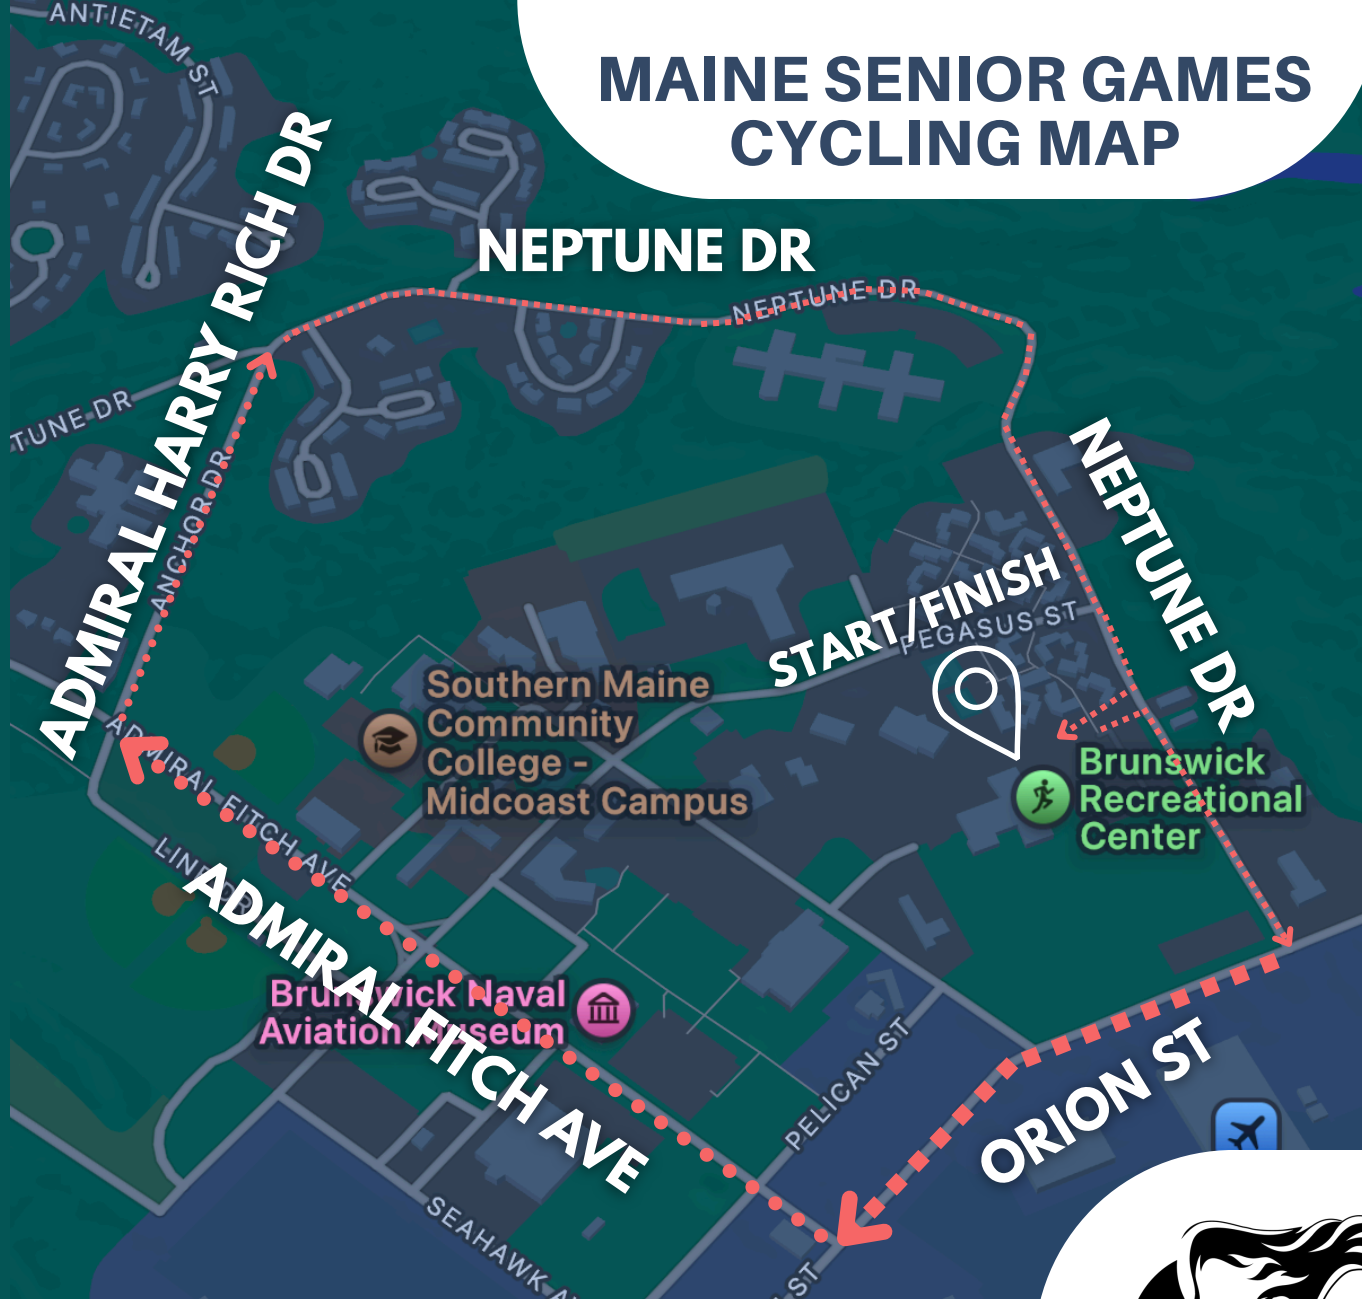

MAINE SENIOR GAMES CYCLING MAP

20K ROAD RACE: 6 LAPS

10K TIME TRIAL: 3 LAPS

START/FINISH: BRUNSWICK RECREATION CENTER

START ON: NEPTUNE DR

TURN RIGHT ONTO: ORION ST

TURN RIGHT ONTO: ADMIRAL FITCH DR

TURN RIGHT ONTO: ADMIRAL HARRY RICH DR

KEEP RIGHT ONTO: NEPTUNE DR

FINISH AT BRUNSWICK RECREATION CENTER!!!