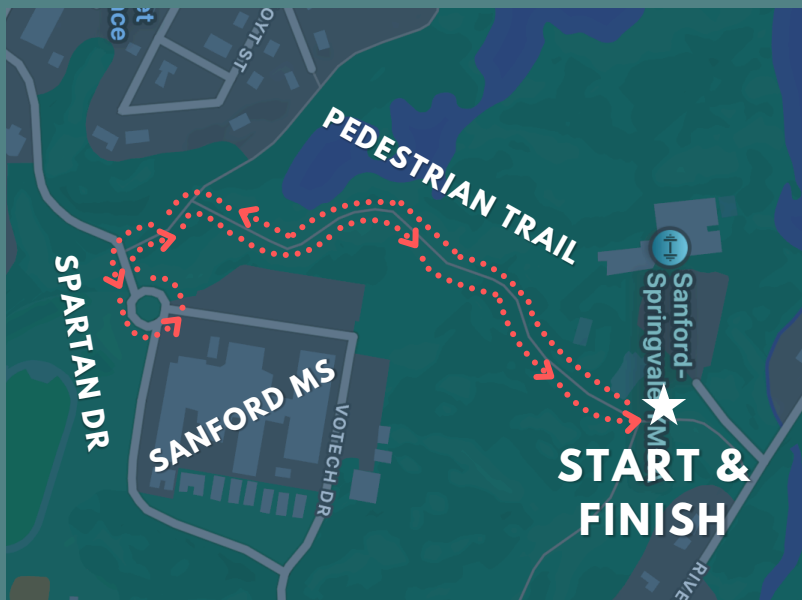

MAINE SENIOR GAMES ROAD RACE MAPS

1 MILE COURSE

- ➔ START AT 1 MILE START/FINISH LINE
- ➔ TURN LEFT AT TRAIL SPLIT
- ➔ CONTINUE AROUND LOOP
- ➔ TURN RIGHT ONTO PEDESTRIAN TRAIL
- ➔ TURN LEFT TOWARD YMCA LOWER PARKING LOT
- ➔ FINISH!

5K COURSE

- ➔ START AT 5K START LINE
- ➔ TURN RIGHT AT TRAIL SPLIT
- ➔ CONTINUE ONTO MARGINAL WAY
- ➔ TURN LEFT ONTO PROSPECT ST
- ➔ TURN LEFT ONTO ELLIS ST
- ➔ VEER RIGHT ONTO RUSSELL DR
- ➔ TURN RIGHT ONTO MARGINAL WAY
- ➔ CONTINUE ONTO PEDESTRIAN TRAIL
- ➔ TURN LEFT TO STAY ON PEDESTRIAN TRAIL
- ➔ PASS START LINE & TURN RIGHT TO STAY ON PEDESTRIAN TRAIL
- ➔ TURN RIGHT ONTO SPARTAN DRIVE
- ➔ CONTINUE AROUND LOOP OF SCHOOL
- ➔ TURN LEFT ONTO PEDESTRIAN TRAIL
- ➔ TURN LEFT TO YMCA LOWER PARKING LOT
- ➔ FINISH!